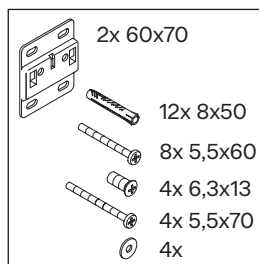

Balcoon

BA 5023

Mounting instructions

Instructions for use

The bathroom furniture range complies with the standards and guidelines applicable at the time of delivery and is designed for use in bathrooms. Direct contact with water should be avoided, for example, when showering.