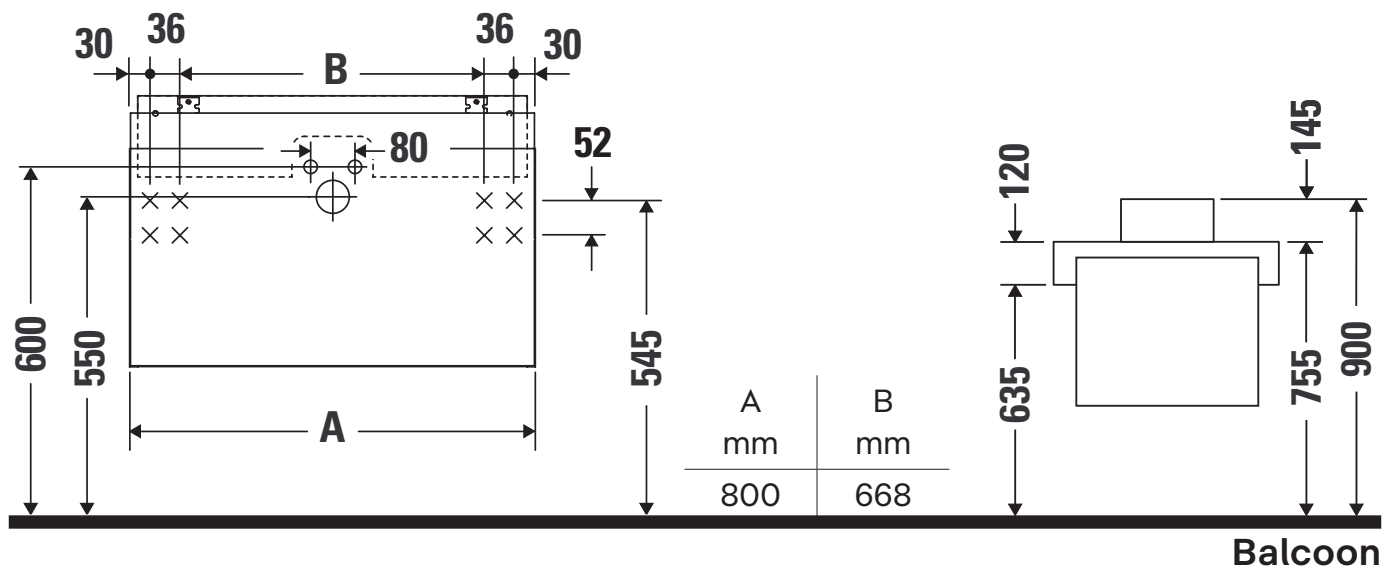

Balcoon

BA 5023

Mounting instructions

Instructions for use

The bathroom furniture range complies with the standards and guidelines applicable at the time of delivery and is designed for use in bathrooms. Direct contact with water should be avoided, for example, when showering.