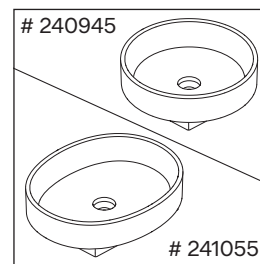

Balcoon

BA 5023

Mounting instructions

Instructions for use

The bathroom furniture range complies with the standards and guidelines applicable at the time of delivery and is designed for use in bathrooms. Direct contact with water should be avoided, for example, when showering.