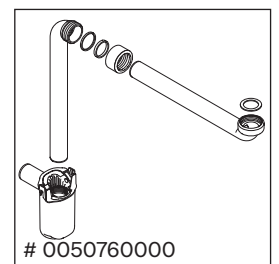

Balcoon

BA 5023

Mounting instructions

Instructions for use

The bathroom furniture range complies with the standards and guidelines applicable at the time of delivery and is designed for use in bathrooms. Direct contact with water should be avoided, for example, when showering.