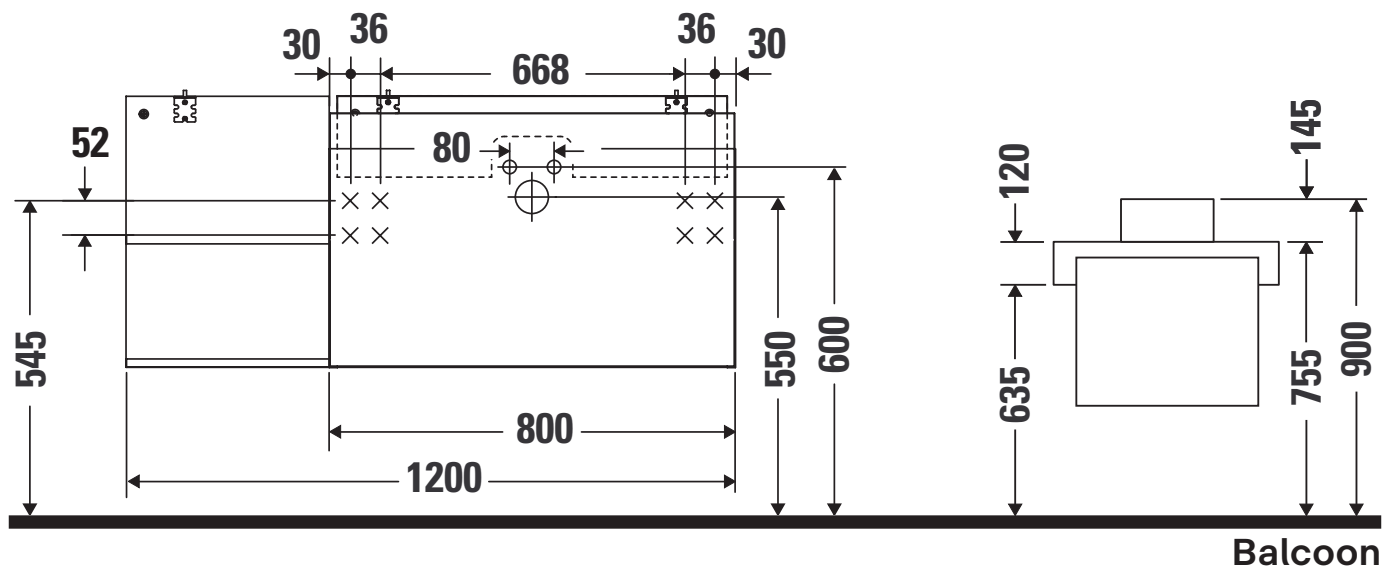

Balcoon

BA 5026

Mounting instructions

Instructions for use

The bathroom furniture range complies with the standards and guidelines applicable at the time of delivery and is designed for use in bathrooms. Direct contact with water should be avoided, for example, when showering.