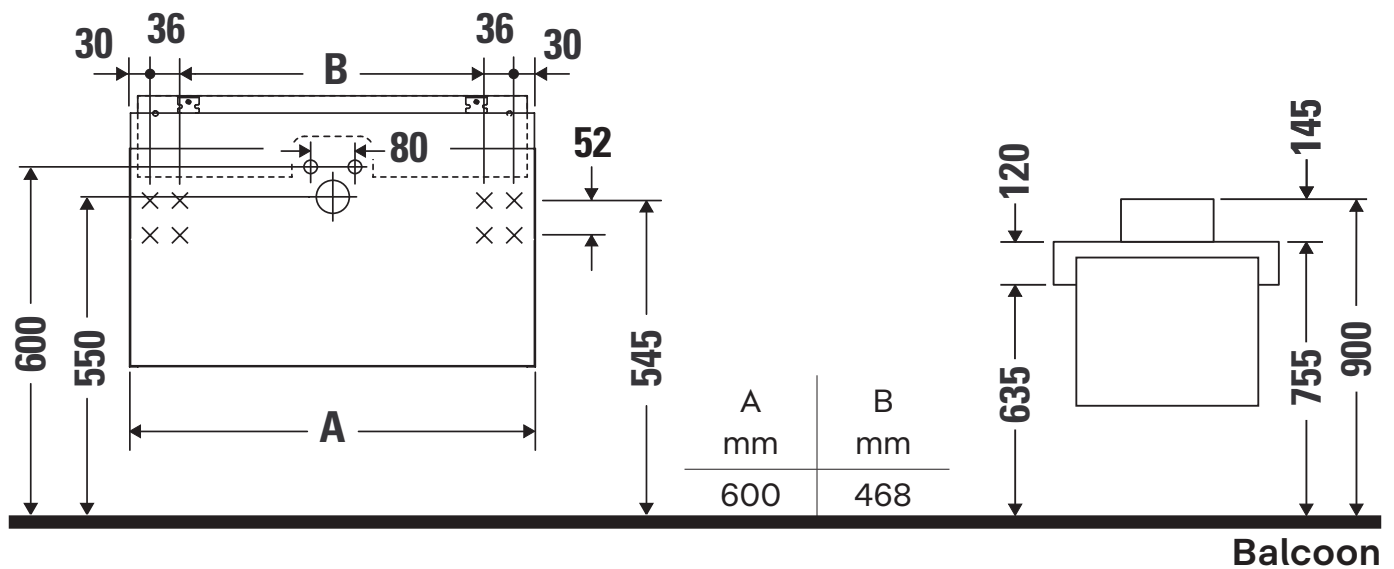

Balcoon

BA 5032

Mounting instructions

Instructions for use

The bathroom furniture range complies with the standards and guidelines applicable at the time of delivery and is designed for use in bathrooms. Direct contact with water should be avoided, for example, when showering.