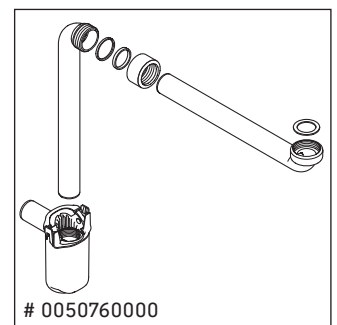

## Mounting instructions

D-Code # 239960