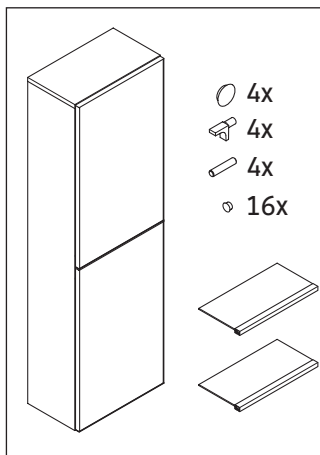

Aurena

AU 1344 L/R

Mounting instructions

Instructions for use

The bathroom furniture range complies with the standards and guidelines applicable at the time of delivery and is designed for use in bathrooms. Direct contact with water should be avoided, for example, when showering.