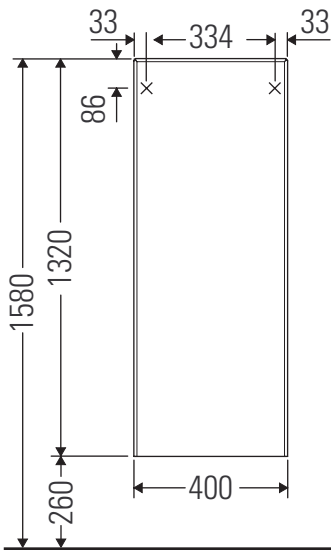

Aurena

AU 1344 L/R

Mounting instructions

Instructions for use

The bathroom furniture range complies with the standards and guidelines applicable at the time of delivery and is designed for use in bathrooms. Direct contact with water should be avoided, for example, when showering.