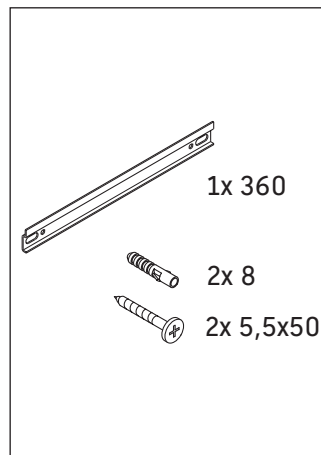

Aurena

AU 1344 L/R

Mounting instructions

Instructions for use

The bathroom furniture range complies with the standards and guidelines applicable at the time of delivery and is designed for use in bathrooms. Direct contact with water should be avoided, for example, when showering.