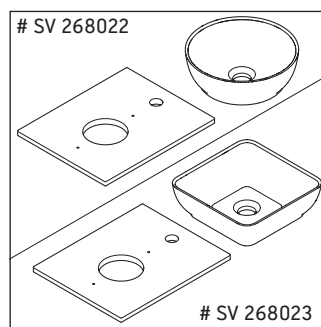

Sivida

#SV 4656 L/R

Mounting instructions

Sivida # 268022 + 268023

Instructions for use

The bathroom furniture range complies with the standards and guidelines applicable at the time of delivery and is designed for use in bathrooms. Direct contact with water should be avoided, for example, when showering.