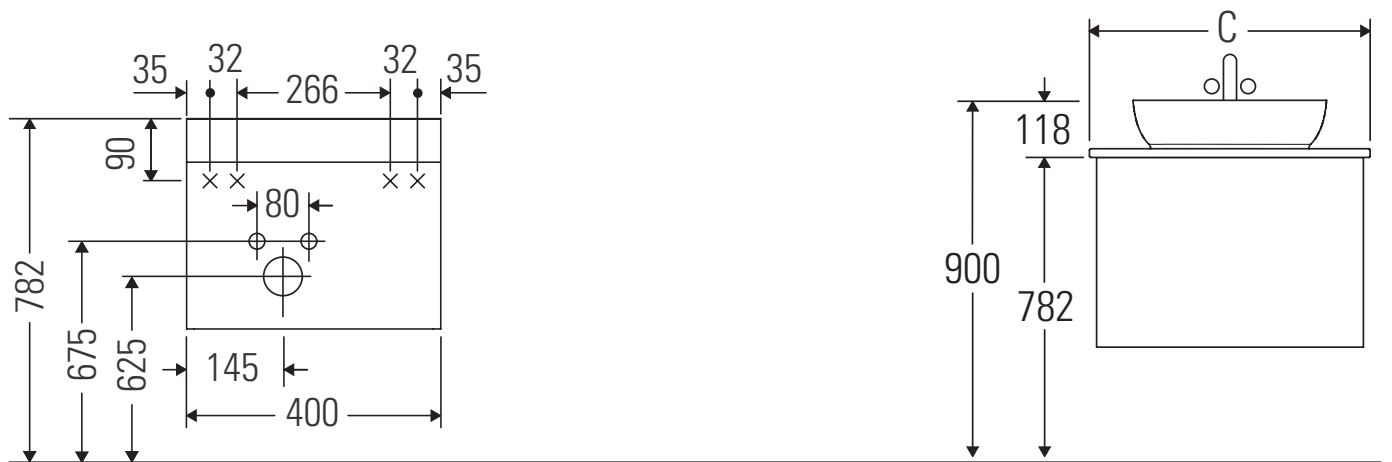

Sivida

#SV 4656 L/R

Mounting instructions

Sivida # 268022 + 268023

Instructions for use

The bathroom furniture range complies with the standards and guidelines applicable at the time of delivery and is designed for use in bathrooms. Direct contact with water should be avoided, for example, when showering.