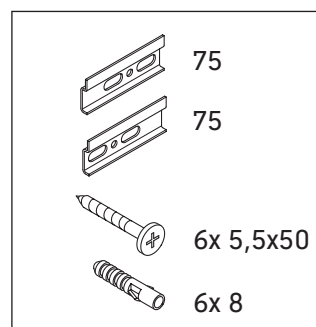

Sivida

#SV 4656 L/R

Mounting instructions

Sivida # 268022 + 268023

Instructions for use

The bathroom furniture range complies with the standards and guidelines applicable at the time of delivery and is designed for use in bathrooms. Direct contact with water should be avoided, for example, when showering.