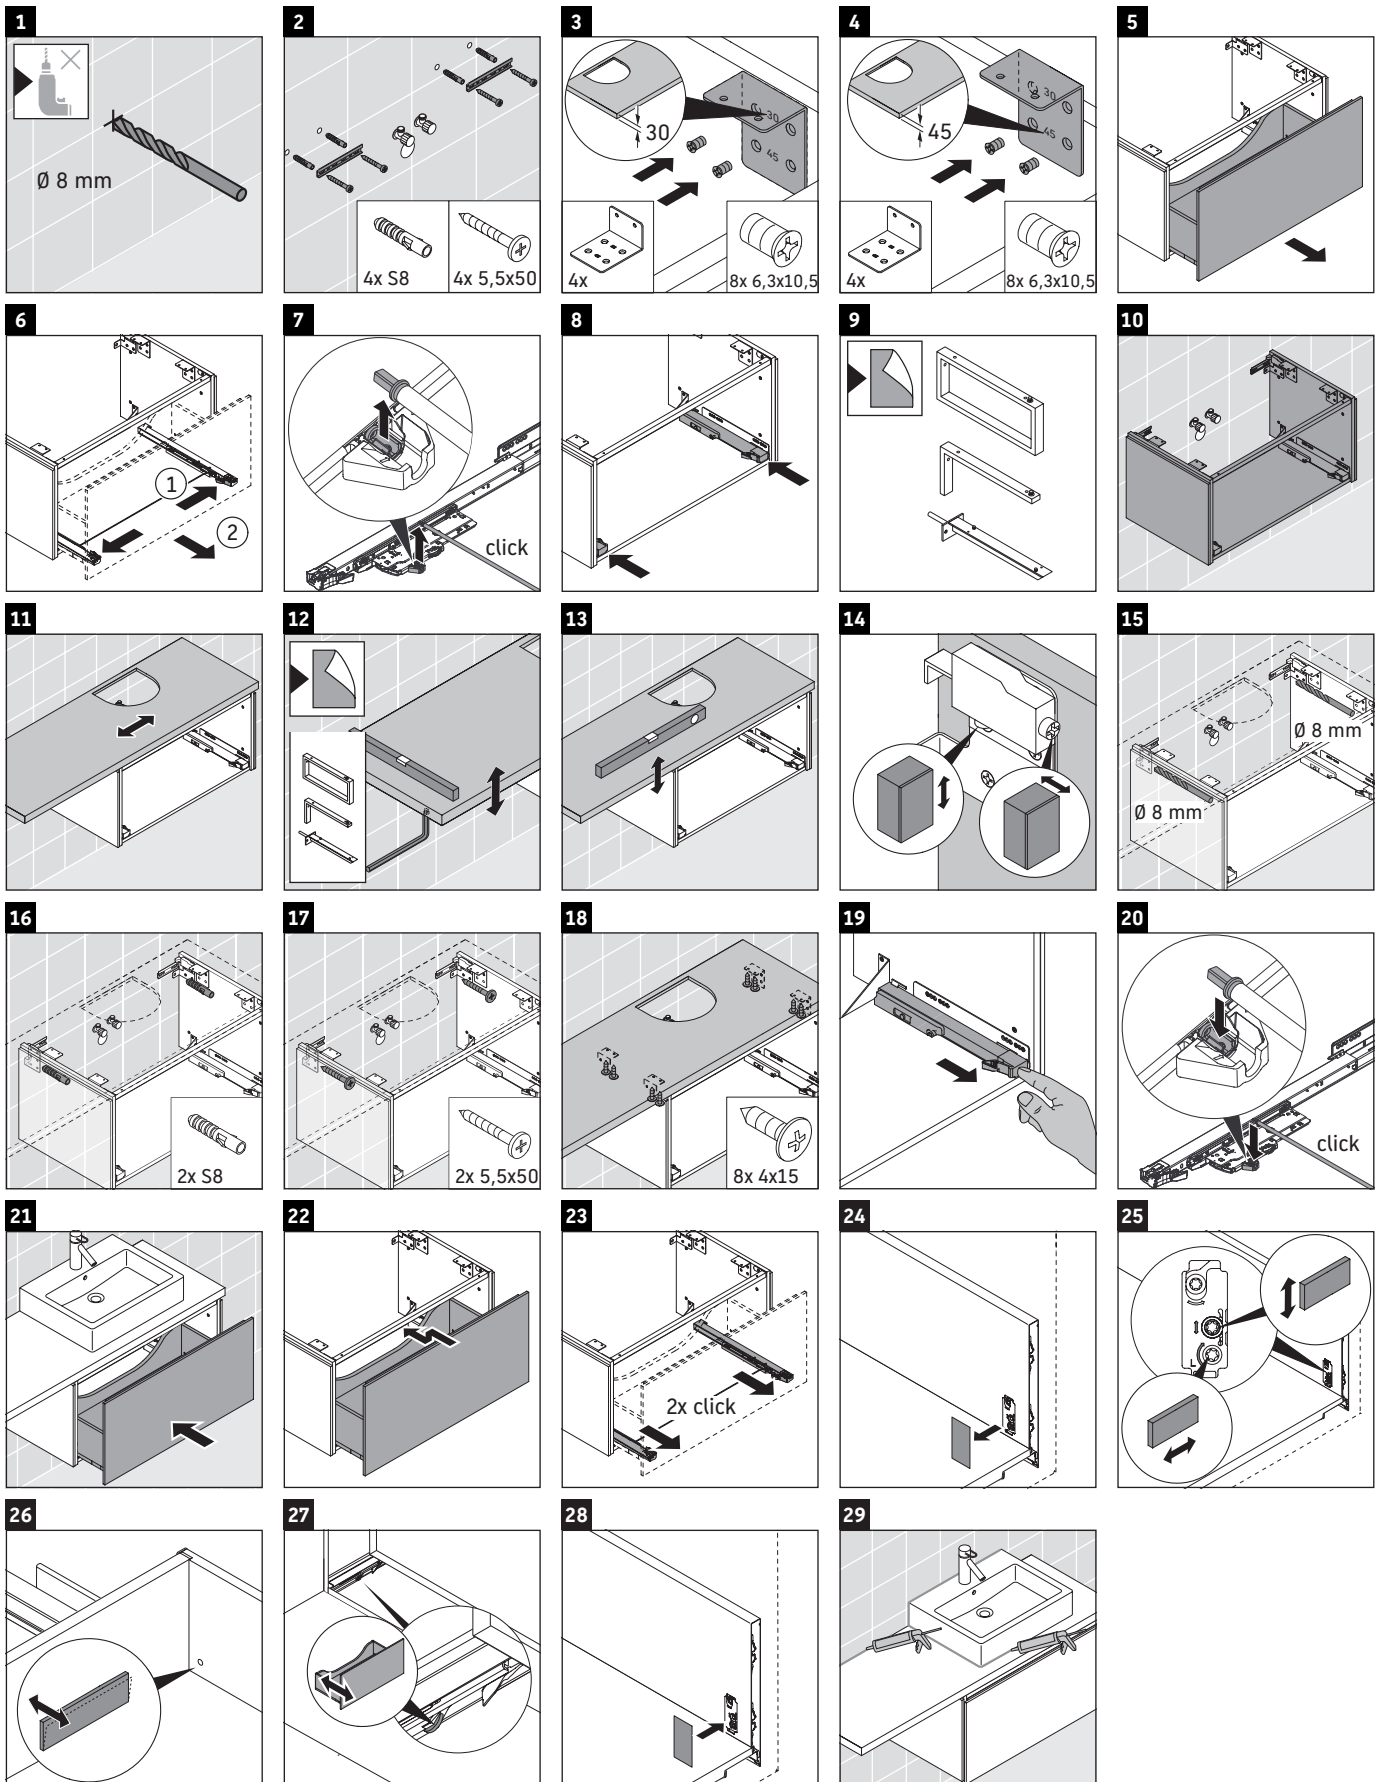

L-Cube

LC 5800

Mounting instructions

Observe the drilling dimensions!

Follow all other installation instructions!

Instructions for use

The bathroom furniture range complies with the standards and guidelines applicable at the time of delivery and is designed for use in bathrooms.

Direct contact with water should be avoided, for example, when showering.

Ceramics wider than 600 mm must be fixed to the wall.

We reserve the right to make technical improvements and design modifications to the products illustrated.