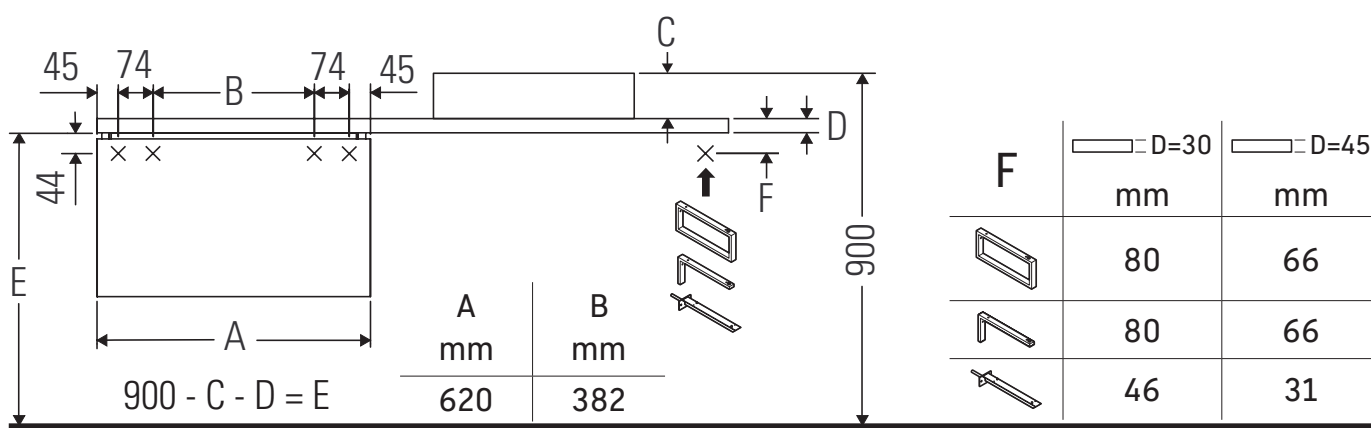

L-Cube

LC 5800

Mounting instructions

Observe the drilling dimensions!

Follow all other installation instructions!

Instructions for use

The bathroom furniture range complies with the standards and guidelines applicable at the time of delivery and is designed for use in bathrooms.

Direct contact with water should be avoided, for example, when showering.

Ceramics wider than 600 mm must be fixed to the wall.

We reserve the right to make technical improvements and design modifications to the products illustrated.